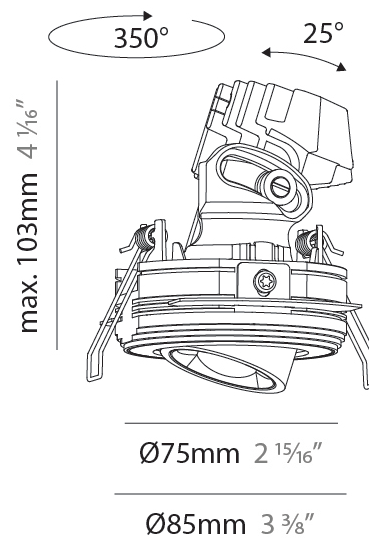

PHYSICAL

Aperture Sizes - Downlights: 1"
Shape: Round
Diameter (mm): 75
Diameter (in): 2 ¹⁵/₁₆
Height (mm): 103
Height (in): 4 ¹/₁₆
Ceiling Thickness (mm): 10 / 12.5 / 15 / 25
Ceiling Thickness (in): 3/8 or 1/2 or 9/16 or 1
Min. Recessing Depth (mm): 115
Min. Recessing Depth (in): 4 ¹/₂
Diffuser: Lens Pack - Spread Lens / Linear Spread Lens / Honeycomb Louver
Fixture Finish: SSR / BKV / CWI / CRY / HAB / UFT / ITA / RUA / FTG / MYG / LOD / PUS / FRO / FUP / KIA / POP / BLS / SPG / MEY / GOH / CHC / COM / ABZ / JAG / OBR / MOS / ROR
Fixture Material: Aluminum Die Cast
Cut-out Measurements: D. 86mm / 3 3/8"

ELECTRICAL

Lamp Type: LED (Zhaga Standard)
Input Wattage (W): 14
Total Output Wattage (W): 12.7
Dimming: Dali Dimming
Driver Included: No
Driver Location: Recessed Housing
Driver Type: Constant Current - Universal (120Vac only for DALI driver)
Driver Class: Class 2
Input Voltage (V): 120 - 277
Constant Current (MA): 700

LED

Number of LEDs: 1
Color Temperature (°K): 2700-6500 Tunable White
Max. Delivered Lumen (lm): 1240
Nominal Lumen (lm): 1460
CRI: >90 CRI
Lamp Life (hrs): 50000
Special LEDs offerings: Tunable White

OPTICAL

Reflector°: 52
Adjustability: Rotational 350° / Tilt 25°

RATINGS AND CERTIFICATIONS

Certified By: Certified for North American Standards
IP rating: IP20